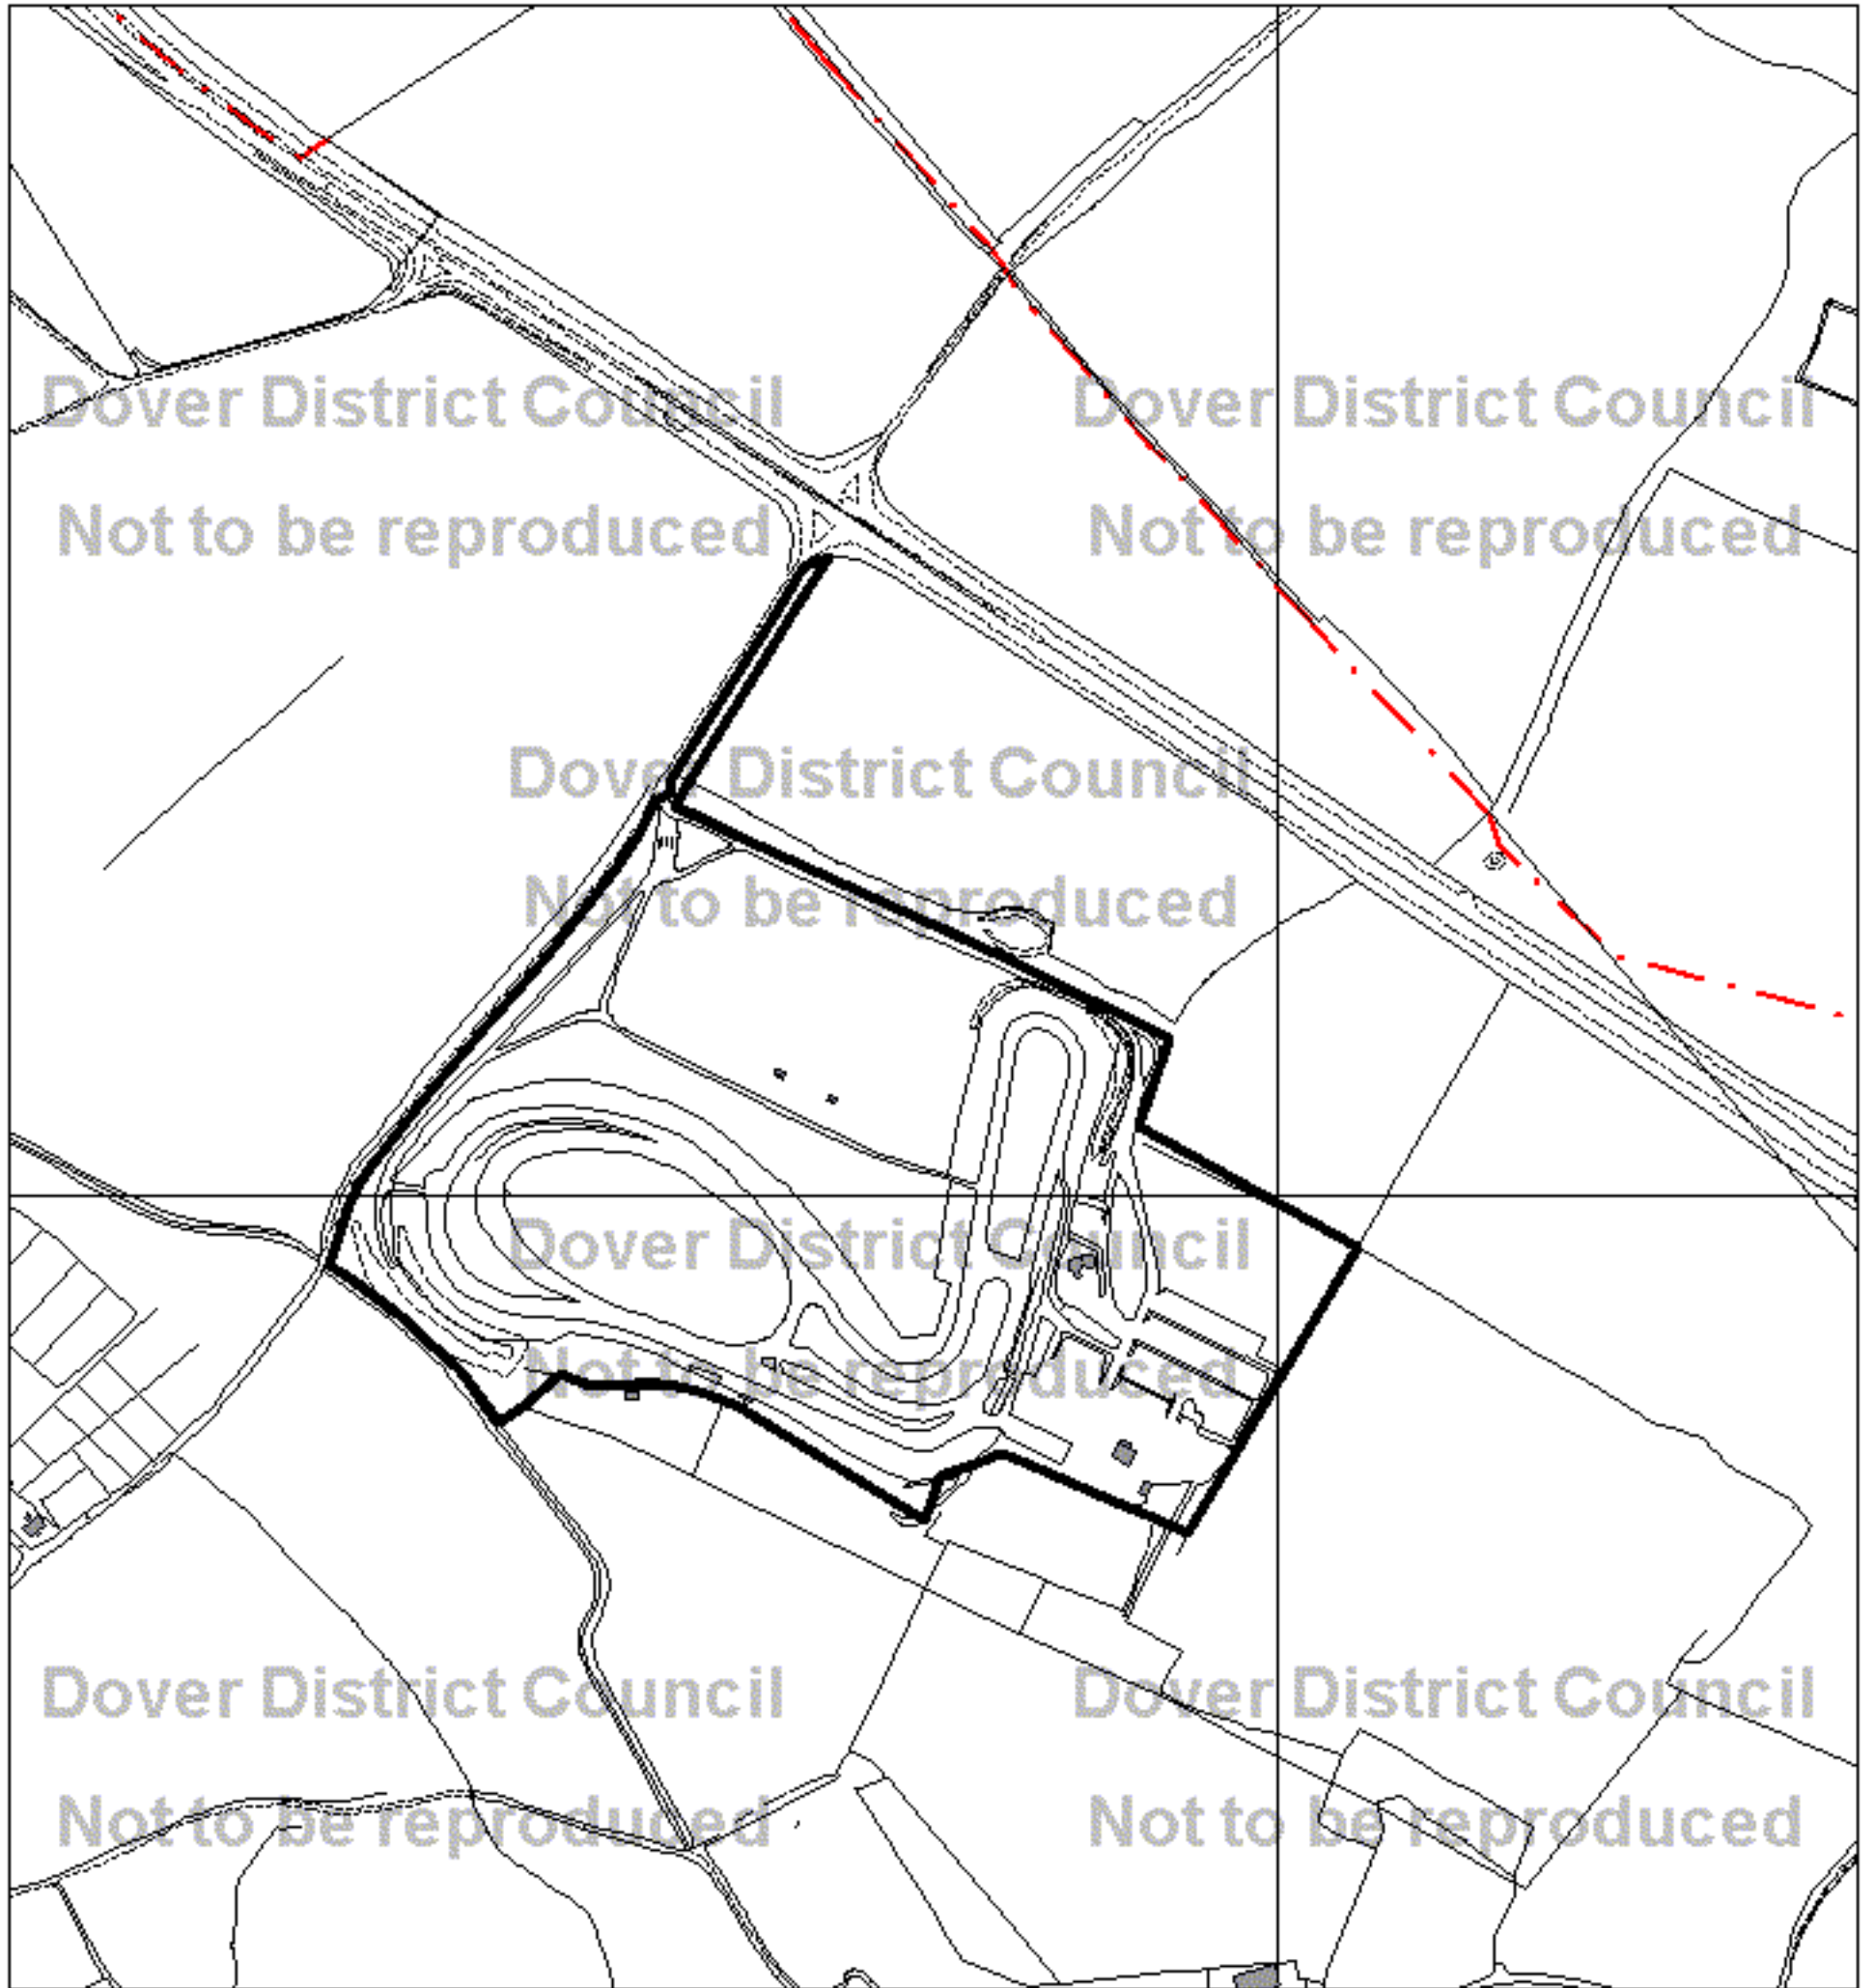

This plan has been produced for Planning Committee purposes only. No further copies may be made.

Not to scale

This map is reproduced from Ordnance Survey material with the permission of Ordnance Survey on behalf of the Controller of Her Majesty's Stationery Office © Crown copyright. Unauthorised reproduction infringes Crown copyright and may lead to prosecution or civil proceedings.

Dover District Council Licence Number 100019780
published 2014

Note: This plan is provided for purposes of site identification only.

Application: DOV/14/00023

Lydden Hill Race Circuit

Wootton

TR23694702